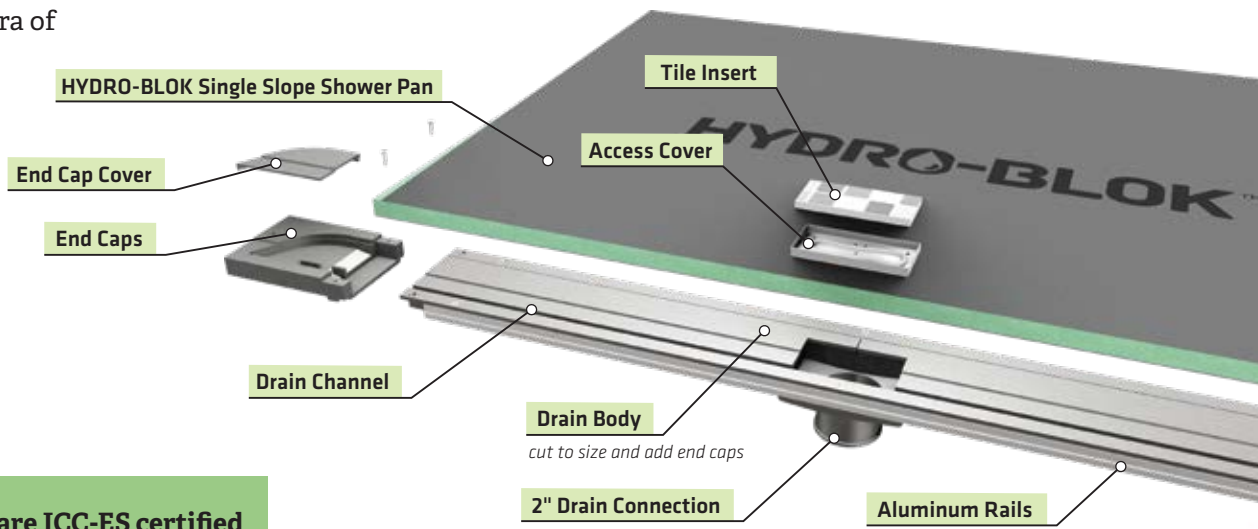

The HYDRO-BLOK® Linear Drain BY ebbe