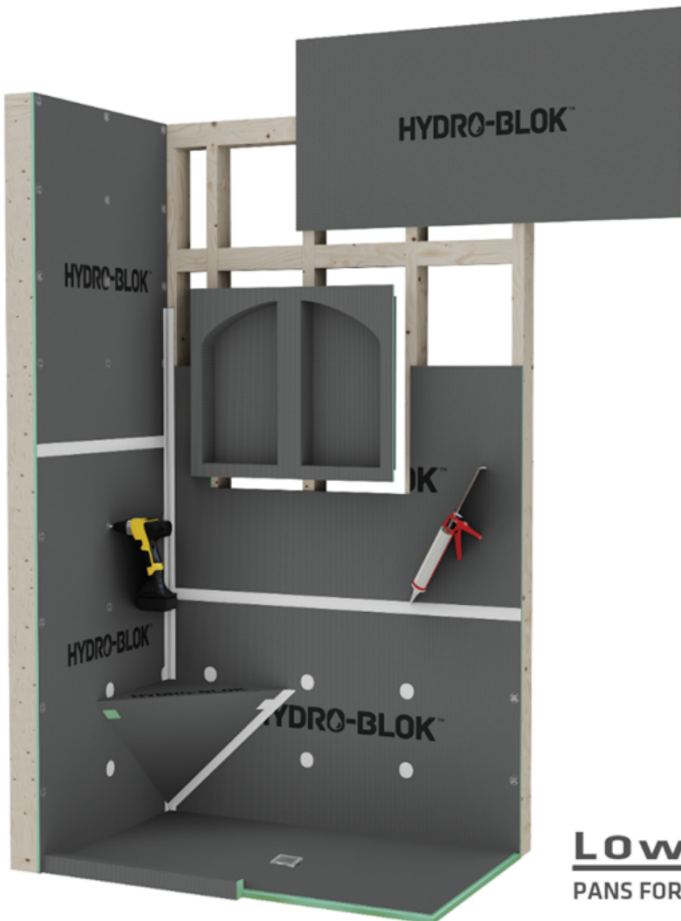

Learn About:

- New Low-Profile Center Drain Pans for easy Curb-less and ADA designs
- Significant time & cost savings
- Shower component advancements
- Wide variety of accessory components
- Standard and THIN single slope pans for linear drains & large format tile

NEW!
LOW-PROFILE
PANS FOR CURB-LESS SHOWERS

Compatible with all Patented ebbe ELP Custom Grates

Wednesday, March 27th
4:30 PM – 6:00 PM
Standard Paint & Flooring
149 Easy Way
Wenatchee, WA. 98801

RSVP @ (509) 663-8574